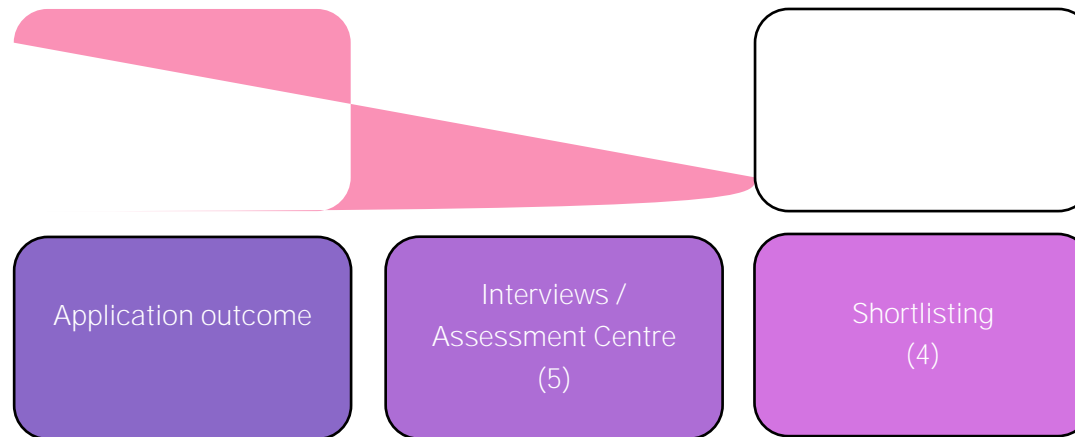

# Application Guide – Master of Psychology

APPLICATIONS OPEN: 1 AUGUST

DEADLINE: 31 OCTOBER