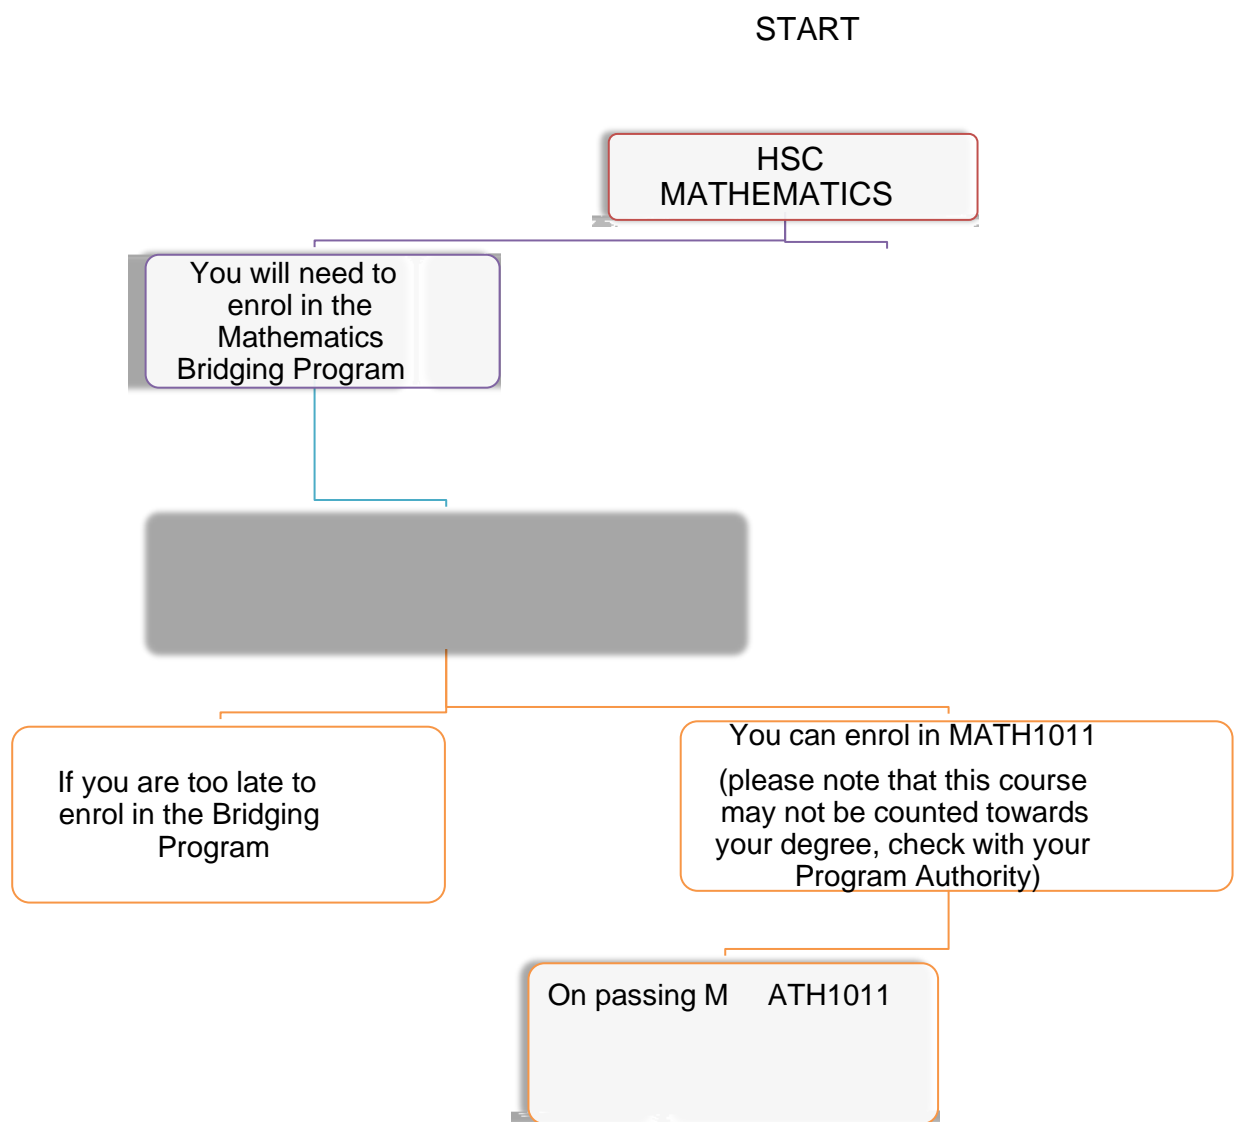

This is what you need to do to achieve enrolment into MATH1131 Mathematics 1A.

If you require further assistance please contact the Student Services Office, Red Centre Level 3 Room 30 /3088 Ph 9385-7011 or e-mail [X.J.mathsstats@unsw.edu.au](mailto:X.J.mathsstats@unsw.edu.au)